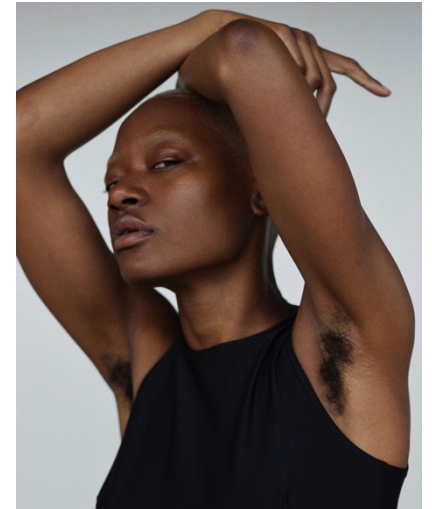

CHERELLA

GESSEL

@chellachella

HEIGHT 168 CM BUST 83 CM WAIST 67 CM HIPS 90 CM DRESS 34 SHOE 40 EU
HAIR BLACK EYES BROWN