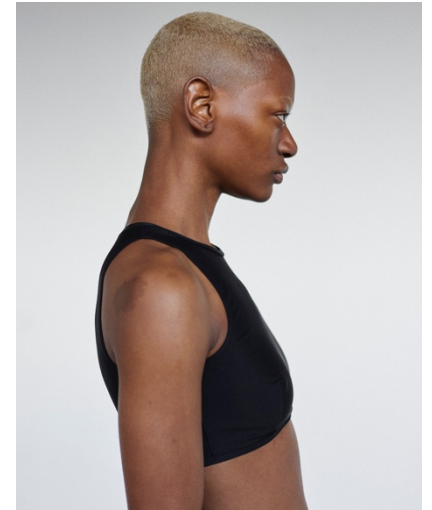

CHERELLA

GESSEL

@chellachella

HEIGHT 168 CM BUST 83 CM WAIST 67 CM HIPS 90 CM DRESS 34 SHOE 40 EU
HAIR BLACK EYES BROWN