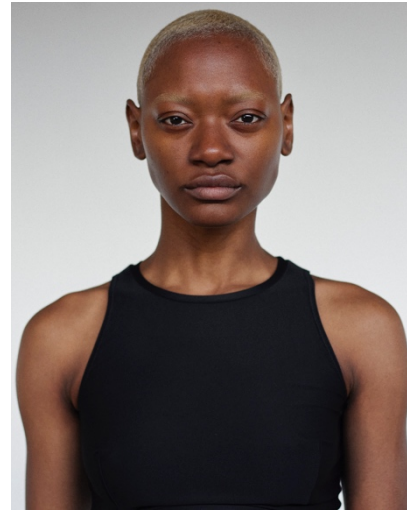

CHERELLA

GESSEL

@chellachella

HEIGHT 168 CM BUST 83 CM WAIST 67 CM HIPS 90 CM DRESS 34 SHOE 40 EU
HAIR BLACK EYES BROWN