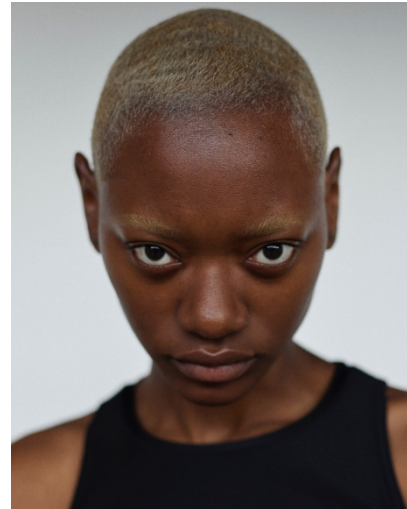

CHERELLA

GESSEL

@chellachella

HEIGHT 168 CM BUST 83 CM WAIST 67 CM HIPS 90 CM DRESS 34 SHOE 40 EU
HAIR BLACK EYES BROWN