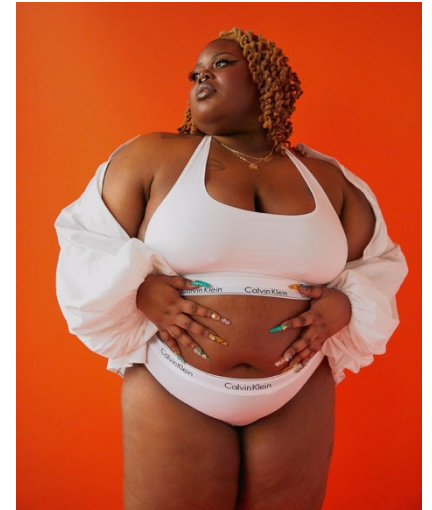

maya

finoh
@savagexfatty

HEIGHT 5'6.5" BUST 61" WAIST 51" HIPS 59" DRESS 24/26 (4X) SHOE 11 US
HAIR ASH BLONDE EYES BROWN