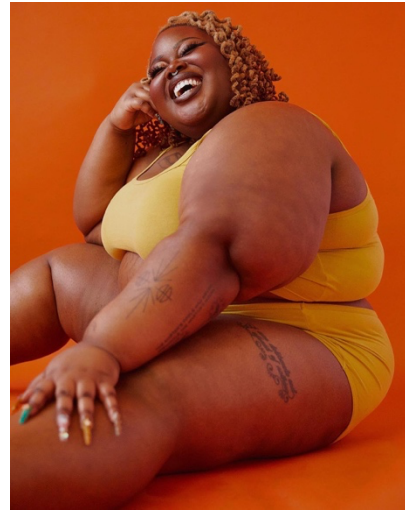

maya

finoh
@savagexfatty

HEIGHT 5'6.5" BUST 61" WAIST 51" HIPS 59" DRESS 24/26 (4X) SHOE 11 US
HAIR ASH BLONDE EYES BROWN